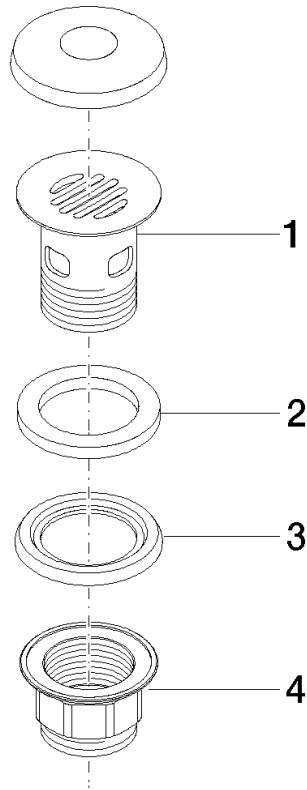

10 105 970

Fits: IMO, LULU, MADISON, MEM, TARA,
CL.1, LISSÉ, VAIA, META, CYO

	Platinum	10 105 970-08
	Chrome	10 105 970-00
	Brushed Platinum	10 105 970-06
	Durabross (23kt Gold)	10 105 970-09
	Dark Chrome	10 105 970-19
	Light Gold	10 105 970-26
	Brushed Light Gold	10 105 970-27
	Brushed Durabross (23kt Gold)	10 105 970-28
	Matte Black	10 105 970-33
	Brushed Bronze	10 105 970-42
	Brushed Champagne (22kt Gold)	10 105 970-46
	Champagne (22kt Gold)	10 105 970-47
	Brushed Chrome	10 105 970-93
	Brushed Dark Platinum	10 105 970-99

Grated waste 1 1/4" - Platinum

IMO

10 105 970

Only suitable for basins with an overflow.

10 105 970

10 105 970

Parts for other finishes can be found here: [Chrome](#)

Spare parts list

No.	Item Number	Name	Quantity used	Delivery time
1	09 11 01 027-08	cup	1	60
2	09 14 05 039 90	seal	1	2
3	09 14 03 025 90	seal	1	2
4	09 23 10 020-08	nut	1	60