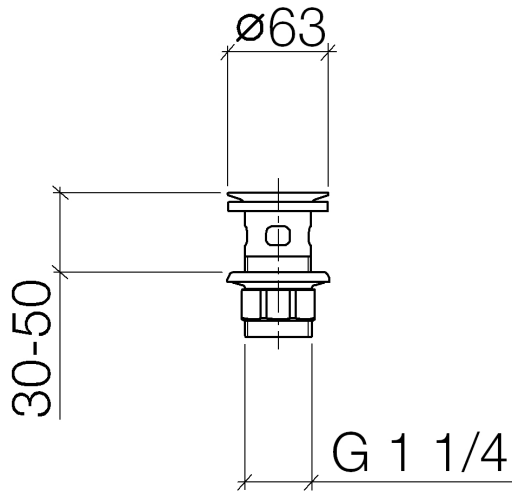

10 105 970

Fits: IMO, LULU, MADISON, MEM, TARA,
CL.1, LISSÉ, VAIA, META, CYO

	Platinum	10 105 970-08
	Chrome	10 105 970-00
	Brushed Platinum	10 105 970-06
	Durabross (23kt Gold)	10 105 970-09
	Dark Chrome	10 105 970-19
	Light Gold	10 105 970-26
	Brushed Light Gold	10 105 970-27
	Brushed Durabross (23kt Gold)	10 105 970-28
	Matte Black	10 105 970-33
	Brushed Bronze	10 105 970-42
	Brushed Champagne (22kt Gold)	10 105 970-46
	Champagne (22kt Gold)	10 105 970-47
	Brushed Chrome	10 105 970-93
	Brushed Dark Platinum	10 105 970-99

Grated waste 1 1/4" - Platinum

IMO

10 105 970

Only suitable for basins with an overflow.

10 105 970

10 105 970

Parts for other finishes can be found here: [Chrome](#)

Spare parts list

No.	Item Number	Name	Quantity used	Delivery time
1	09 11 01 027-08	cup	1	60
2	09 14 05 039 90	seal	1	2
3	09 14 03 025 90	seal	1	2
4	09 23 10 020-08	nut	1	60